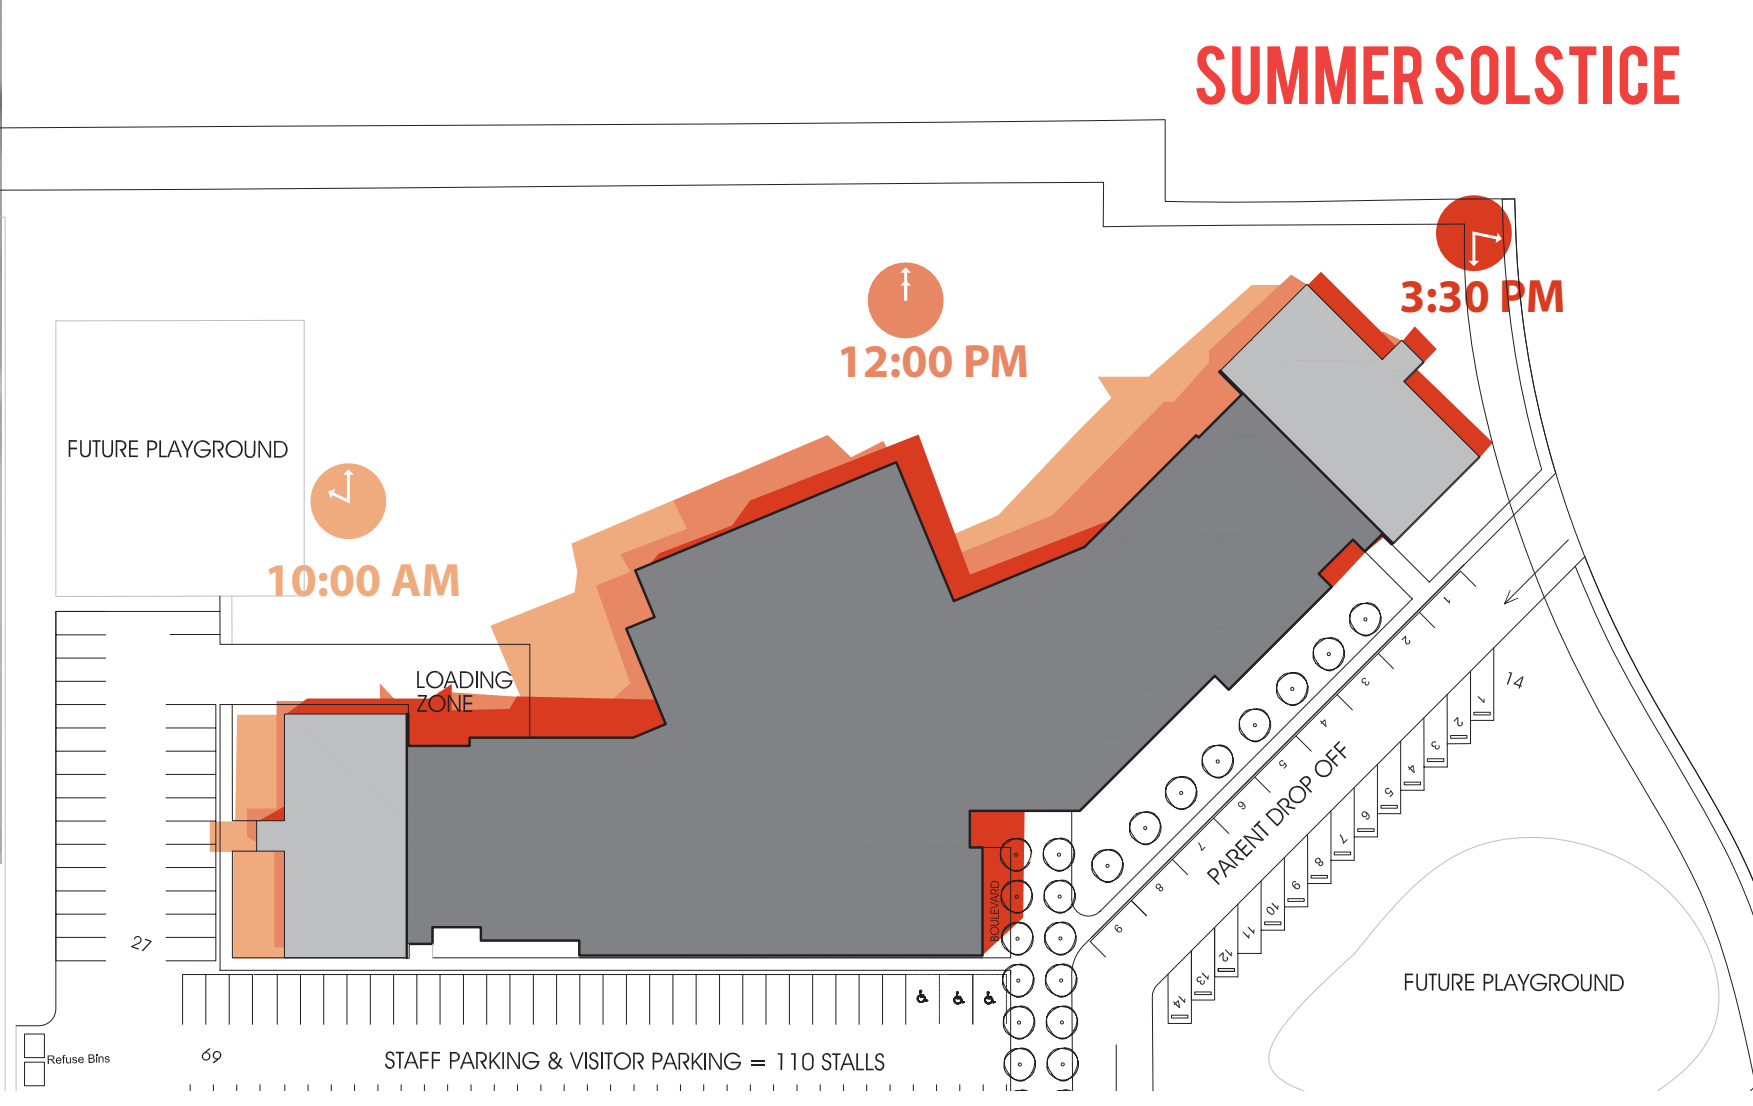

## SITE + DETAIL

SITE PLANS

# SUN STUDY

FRONT

FRONT ENTRY

FRONT PERSPECTIVE

WINTER SOLSTICE

EQUINOX

SUMMER SOLSTICE

DOUGLAS WALTERS  
Landscape Architect LTD