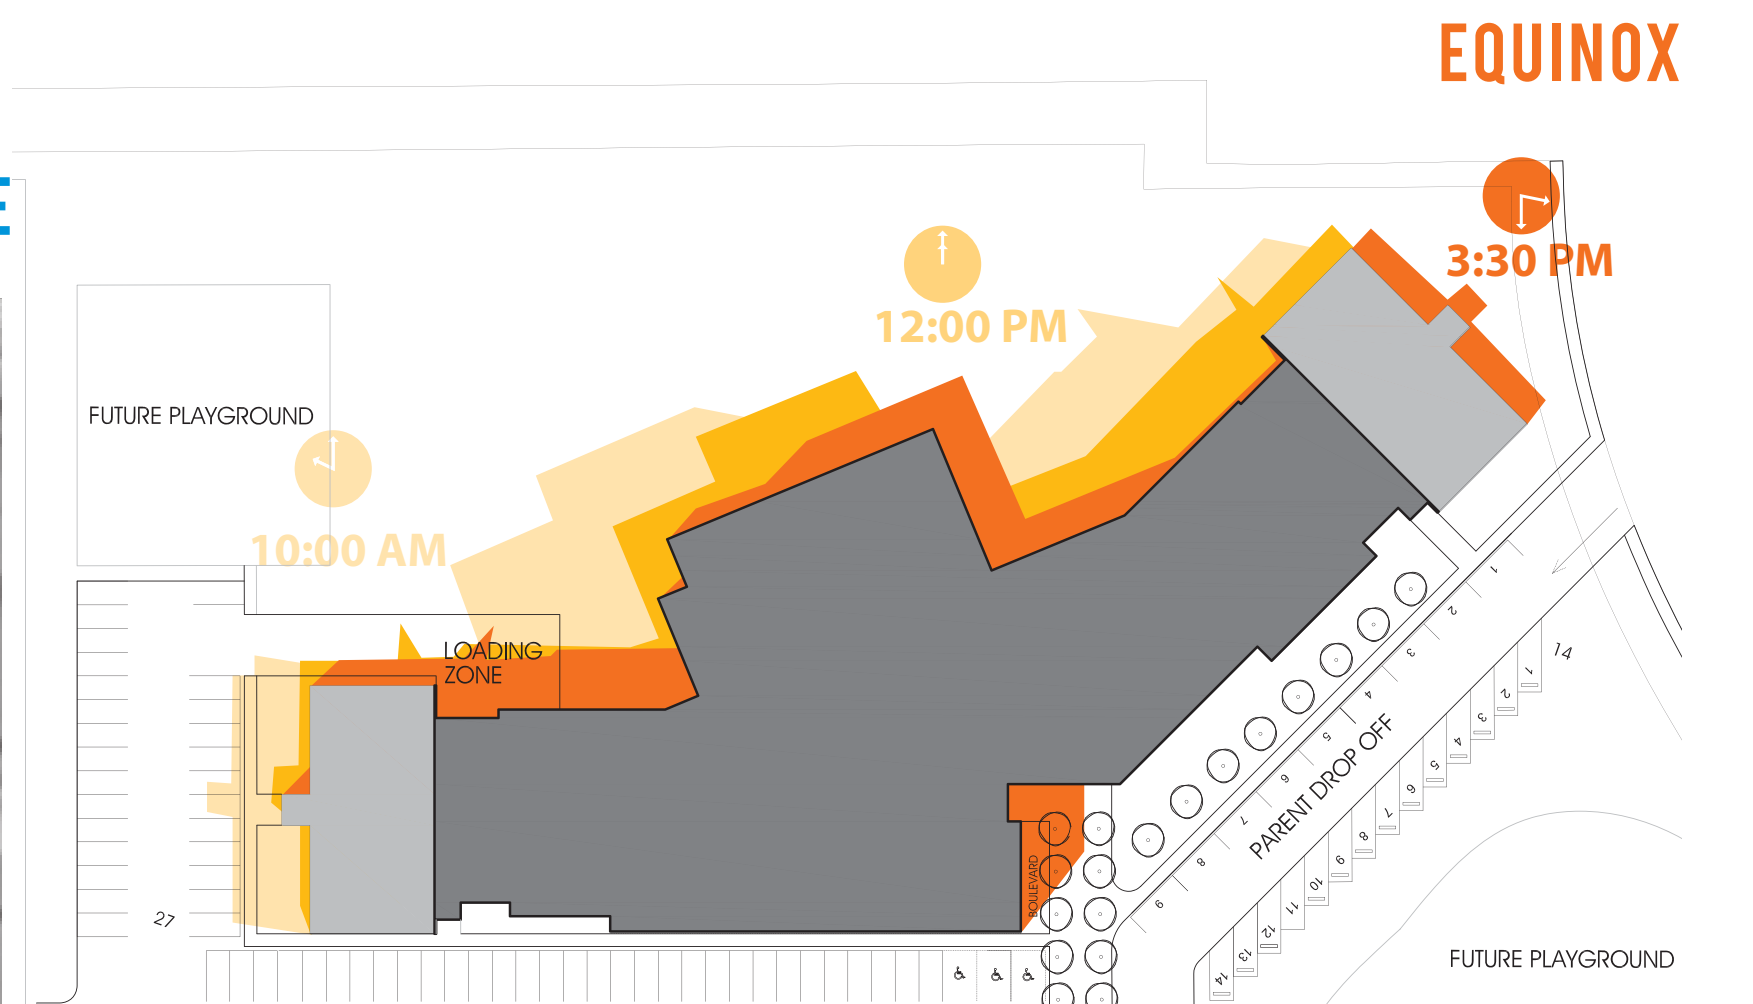

# SUN STUDY

FRONT

FRONT ENTRY

FRONT PERSPECTIVE

WINTER SOLSTICE

EQUINOX

SUMMER SOLSTICE

DOUGLAS WALTERS  
Landscape Architect LTD