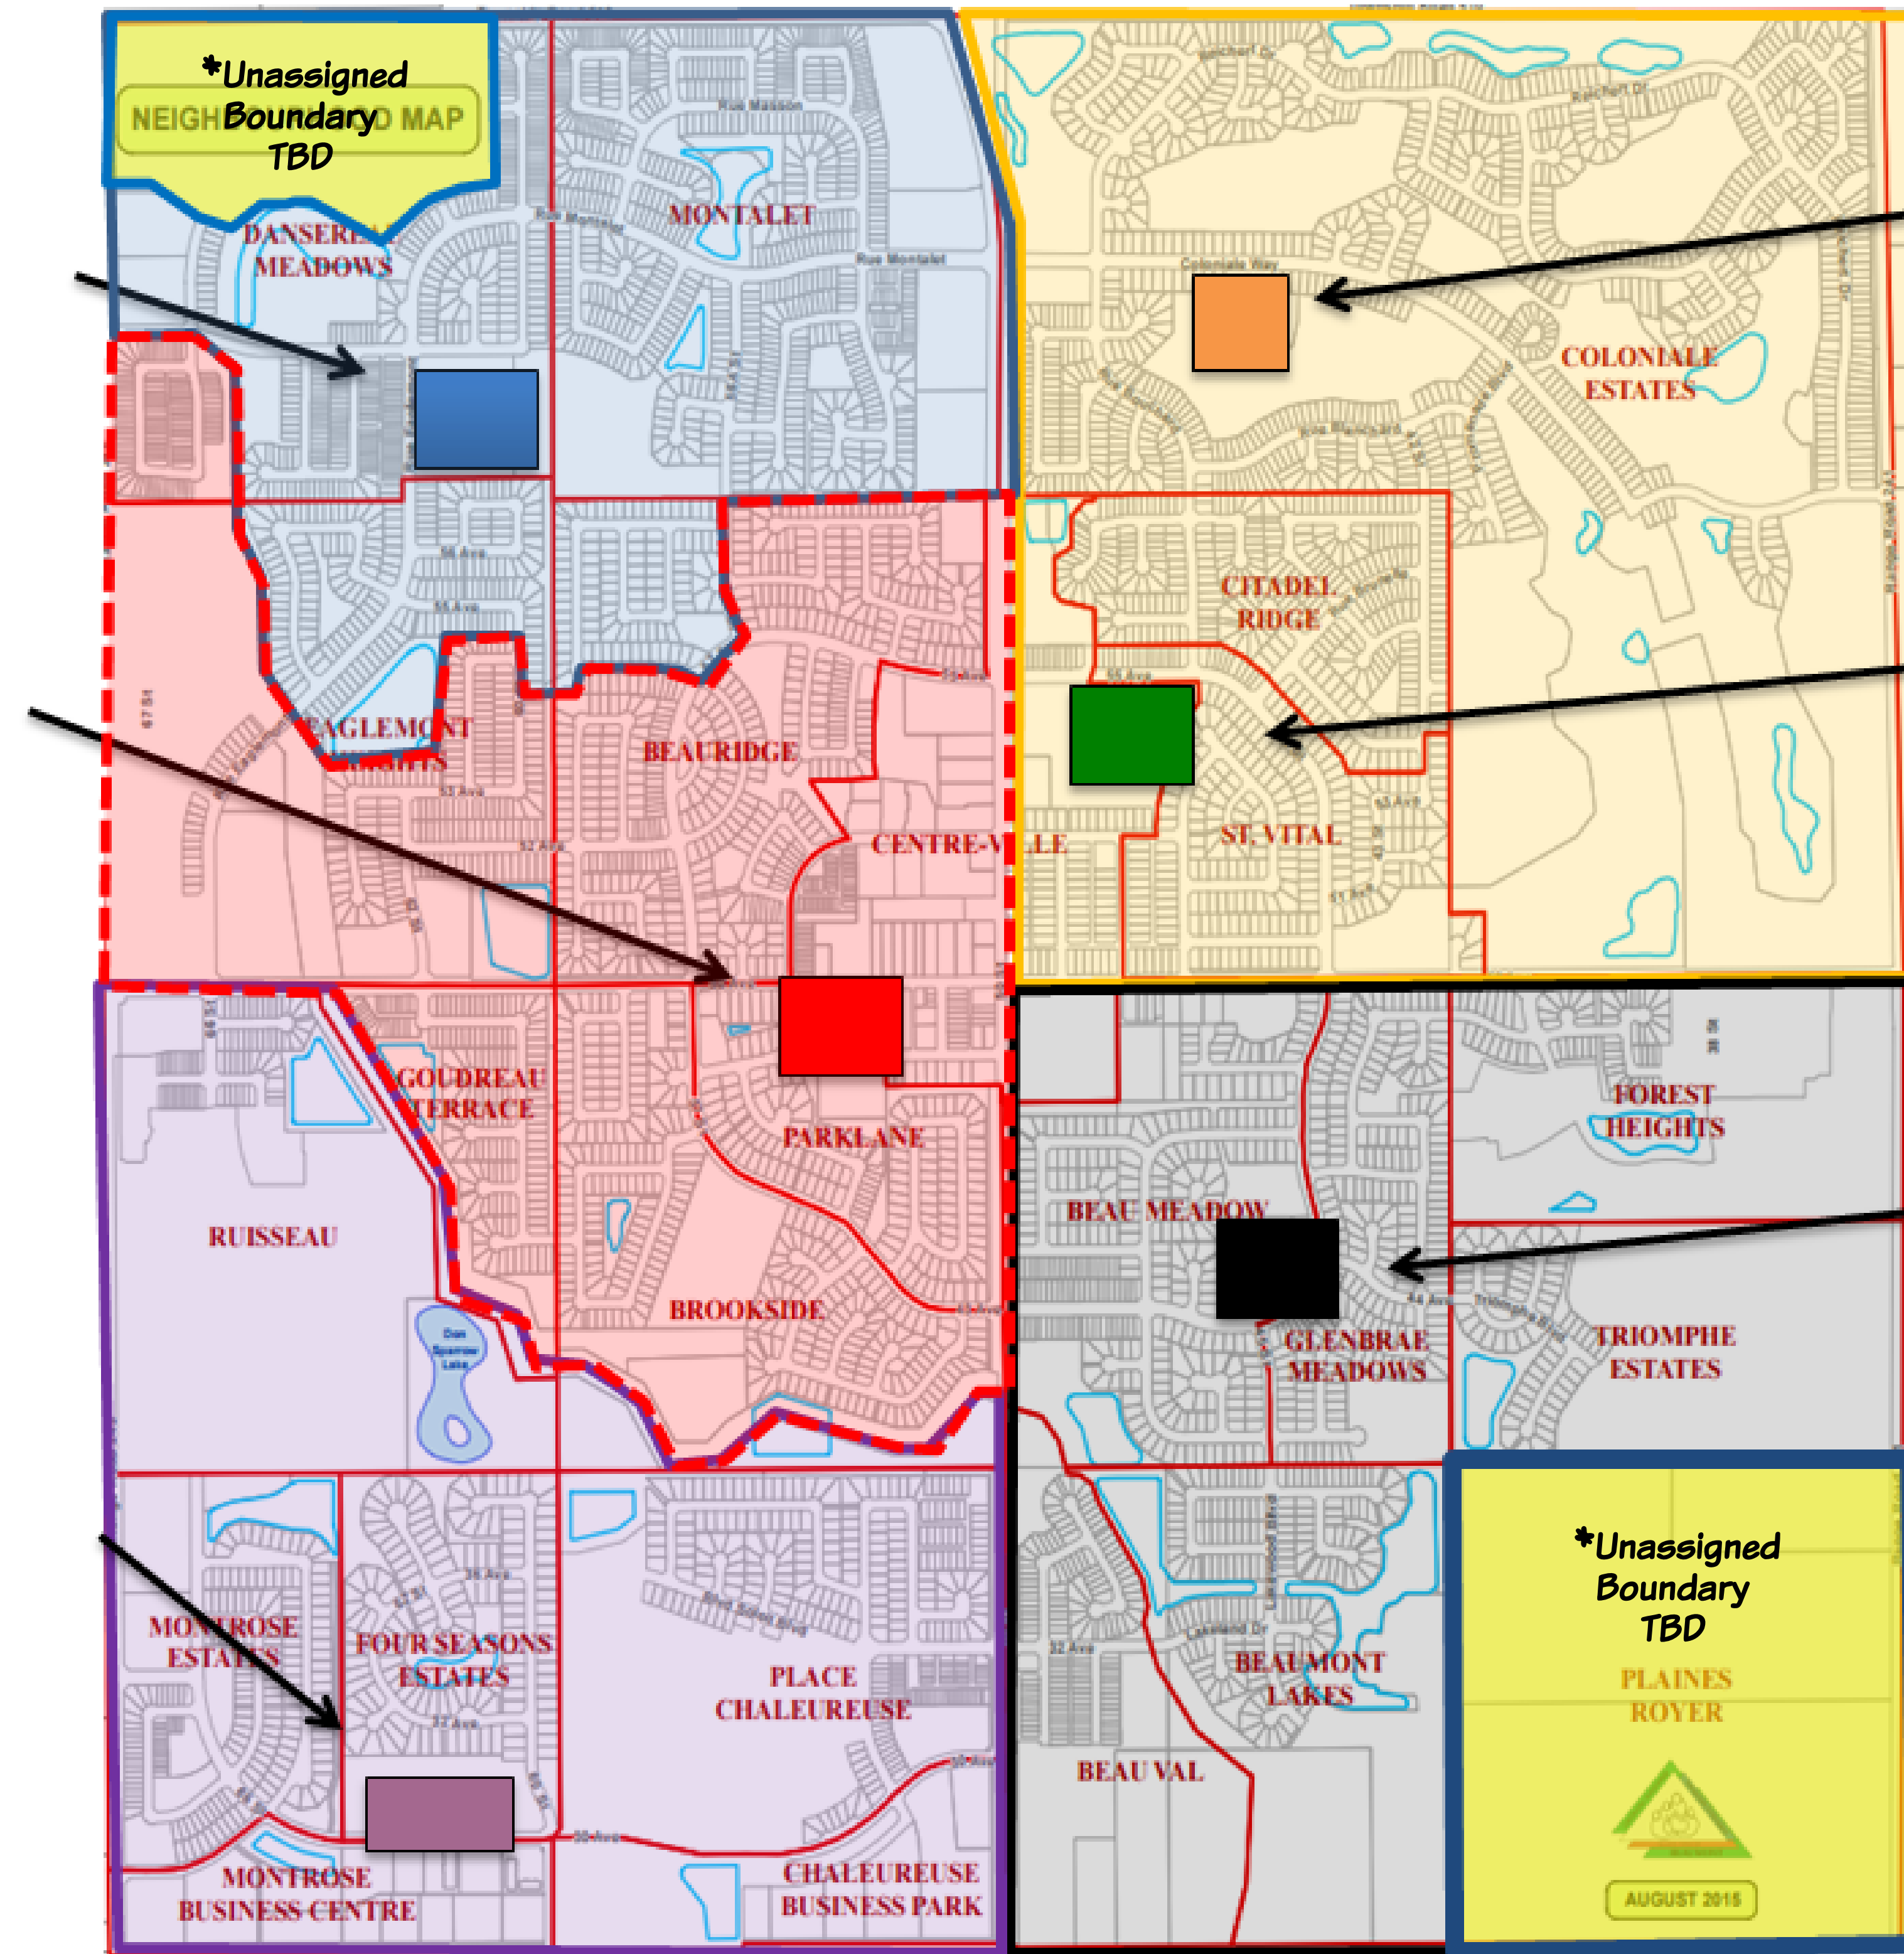

**BLACK GOLD
REGIONAL
DIVISION NO. 18**

BEAUMONT FAMILY OF PUBLIC SCHOOLS

SCHOOL BOUNDARIES & GRADE CONFIGURATION REVIEW

URBAN BOUNDARIES

NEW BOUNDARY

École Dansereau Meadows School

Proposed Grade Configuration	K to 9 - English K to 6 - French Immersion
Feeder School	N/A
Transition Schools	J. E. Lapointe - French Immersion Secondaire Beaumont Composite - English

École Bellevue School

Proposed Grade Configuration	K to 6 - English & French Immersion
Feeder School	N/A
Transition School	Champs Vallée

École Champs Vallée School

Proposed Grade Configuration	K to 9 - English & French Immersion
Feeder School	Bellevue
Transition School	Secondaire Beaumont Composite
Boundary Notes	K to 9 - Rural West K to 9 French Immersion - New Sarepta

BEAUMONT

FAMILY OF PUBLIC SCHOOLS

SCHOOL BOUNDARIES & GRADE CONFIGURATION REVIEW

RURAL BOUNDARIES

NEW BOUNDARY

Rural West Attendance Boundary

K to 9 Rural West of HWY-814 Students are directed to Champs Vallée.
K to 12 French Immersion Students from New Sarepta.

Rural East Attendance Boundary

K to 6 Rural East of HWY-814 Students are directed to Beau Meadow.
7 to 9 Rural East Students are directed to J. E. Lapointe.

2017 - 2018 TRANSITIONS WILL BE REVIEWED FOLLOWING MORE INFORMATION AND UPDATES RELATED TO THE CONSTRUCTION OF ÉCOLE CHAMPS VALLÉE SCHOOL AND MODERNIZATION OF ÉCOLE J. E. LAPOINTE SCHOOL.