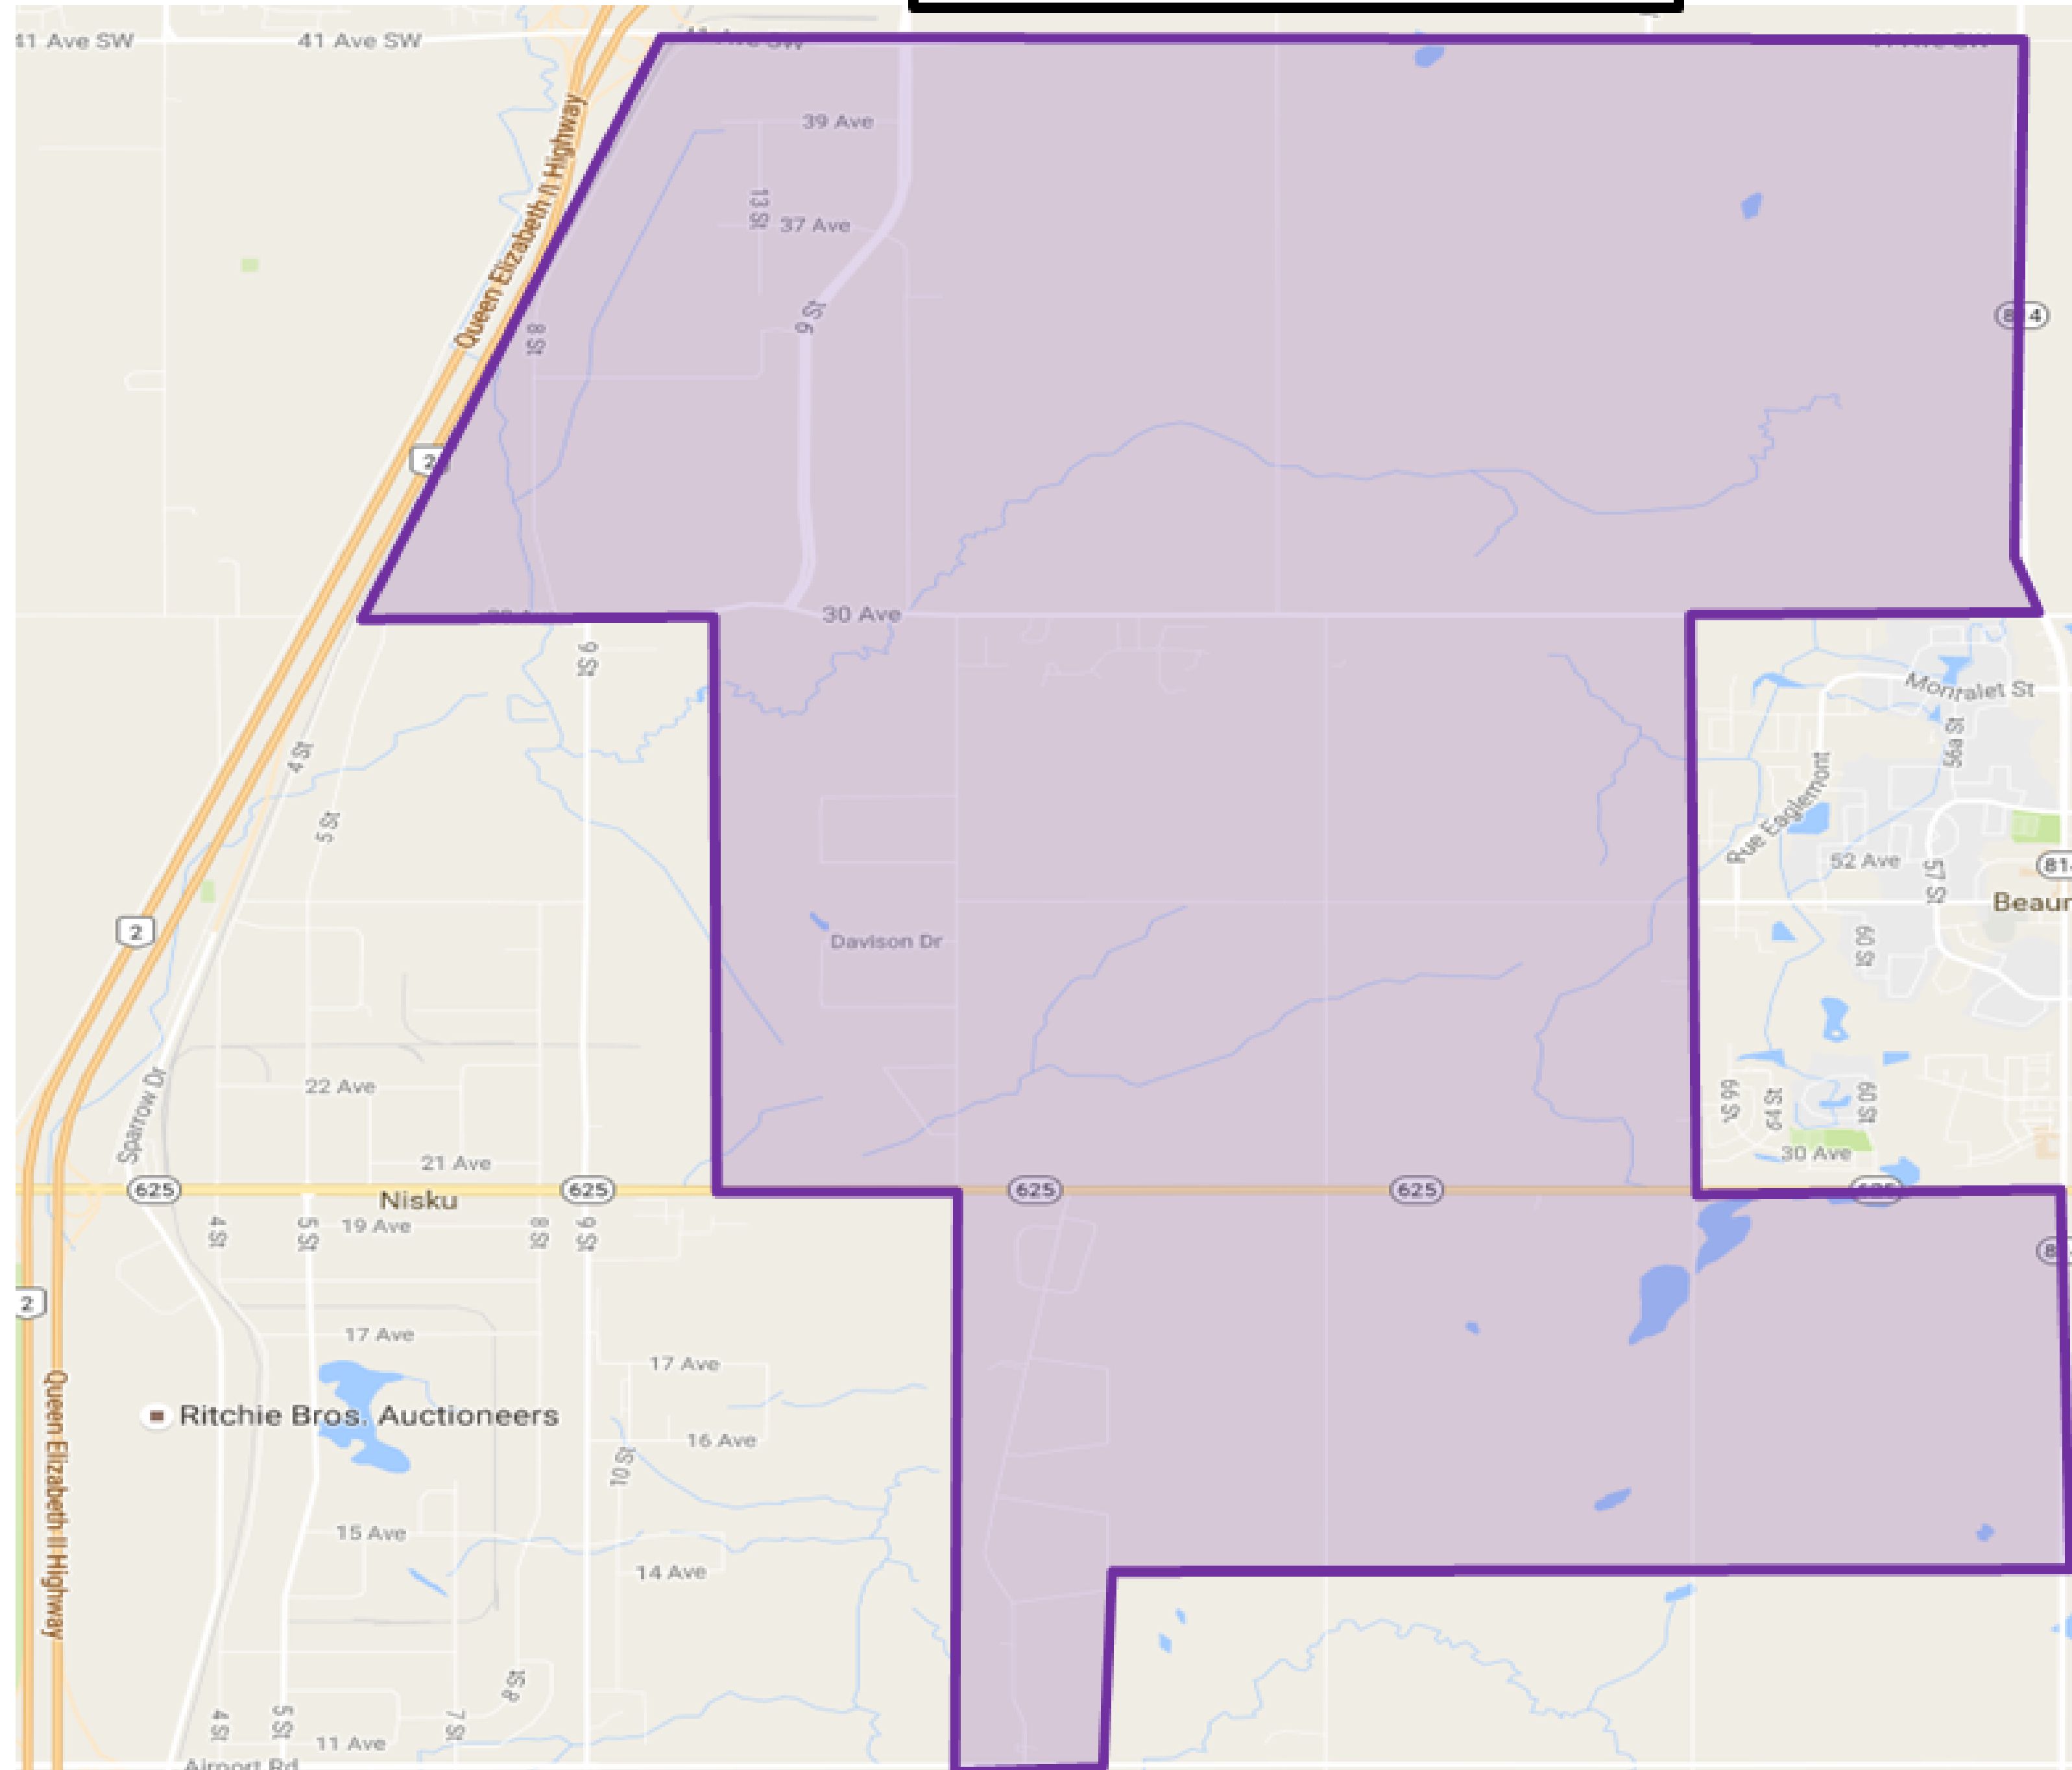

BEAUMONT

FAMILY OF PUBLIC SCHOOLS

SCHOOL BOUNDARIES & GRADE CONFIGURATION REVIEW

RURAL BOUNDARIES

NEW BOUNDARY

Rural West Attendance Boundary

K to 9 Rural West of HWY-814 Students are directed to Champs Vallée.
K to 12 French Immersion Students from New Sarepta.

Rural East Attendance Boundary

K to 6 Rural East of HWY-814 Students are directed to Beau Meadow.
7 to 9 Rural East Students are directed to J. E. Lapointe.

2017 - 2018 TRANSITIONS WILL BE REVIEWED FOLLOWING MORE INFORMATION AND UPDATES RELATED TO THE CONSTRUCTION OF ÉCOLE CHAMPS VALLÉE SCHOOL AND MODERNIZATION OF ÉCOLE J. E. LAPOINTE SCHOOL.

*Refer to School Boundaries Map | Rural West = Students West of HWY-814 | Rural East = Students East of HWY-814 | ECS = Early Childhood Services | FI = French Immersion
Plaines Royer + Dansereau Meadows (Partial) are unassigned boundaries (refer to school boundaries map)