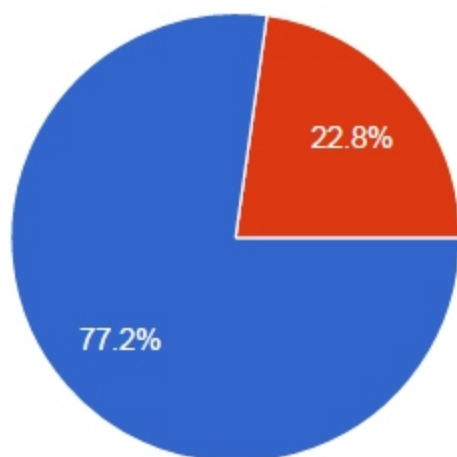

If yes, how long do you think international travel should be suspended for?

(615 responses)

- For the remainder of the 2015 – 2016 school year, and reviewed thereafter
- For the remainder of the 2015 – 2016 school year and the 2016 – 2017 school year, and reviewed thereafter