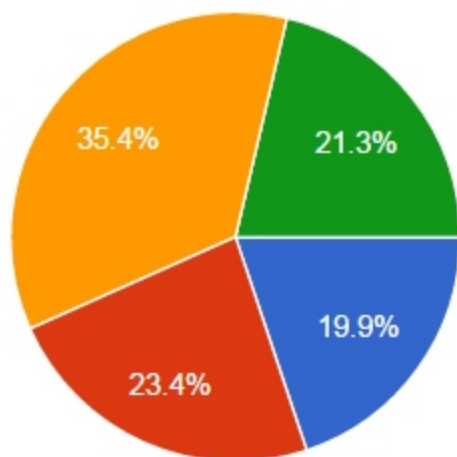

As a result of recent terrorism events, should the Board of Education suspend all International Travel?

(755 responses)

- No
- Yes, suspend all International Travel
- Yes, suspend International Travel, but only in areas/regions where the Government of Canada has issued a Level 2 Risk "Exercise a High Degr...
- Yes, suspend International Travel, but only in areas/regions where the Government of Canada has issued a Level 3 Advisory "Avoid Non-Esse...